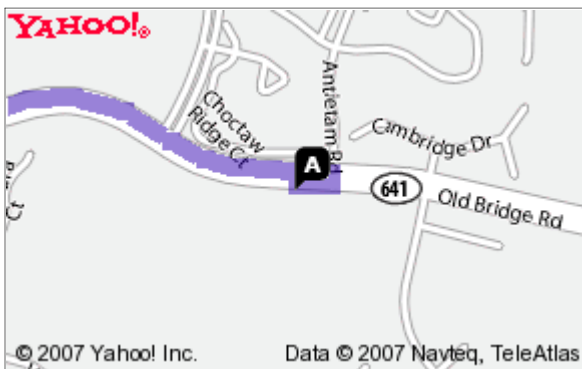

Directions to Millbrook High School

Summary and Notes

START **A** **Woodbridge High School (703)**
497-8000
3001 Old Bridge Rd, WOODBRIDGE,
VA

FINISH **B** **251 First Woods Dr, WINCHESTER, VA**

Total Distance: 82.9 miles, Total Time: 1
hour 22 mins (approx.)

Add your notes here...

	Distance	Cumulative
A 3001 OLD BRIDGE RD, WOODBRIDGE, VA		
1. Start at 3001 OLD BRIDGE RD, WOODBRIDGE	go < 0.1 mi	< 0.1 mi
2. Make a U-Turn at ANTIETAM RD onto OLD BRIDGE RD(VA-641 W)	go 2.2 mi	2.2 mi
3. Continue on PRINCE WILLIAM PKY(VA-3000 W)	go 1.4 mi	3.6 mi
4. Turn L on HOADLY RD(VA-642 W)	go 4.8 mi	8.4 mi
5. Turn R on VA-234 N	go 13.3 mi	21.7 mi
6. Take ramp onto I-66 W	go 44.1 mi	65.8 mi
7. Take exit #1B/WINCHESTER onto I-81 N	go 15.4 mi	81.2 mi
8. Take exit #315/WINCHESTER/BERRYVILLE toward BERRYVILLE	go 0.2 mi	81.4 mi
9. Turn L on BERRYVILLE PIKE(VA-7 E)	go 1.2 mi	82.6 mi
10. Turn L on FIRST WOODS DR	go 0.1 mi	82.7 mi
11. Arrive at 251 FIRST WOODS DR, WINCHESTER, on the L		
B 251 FIRST WOODS DR, WINCHESTER, VA		

Distance: 82.9 miles, Time: 1 hour22 mins