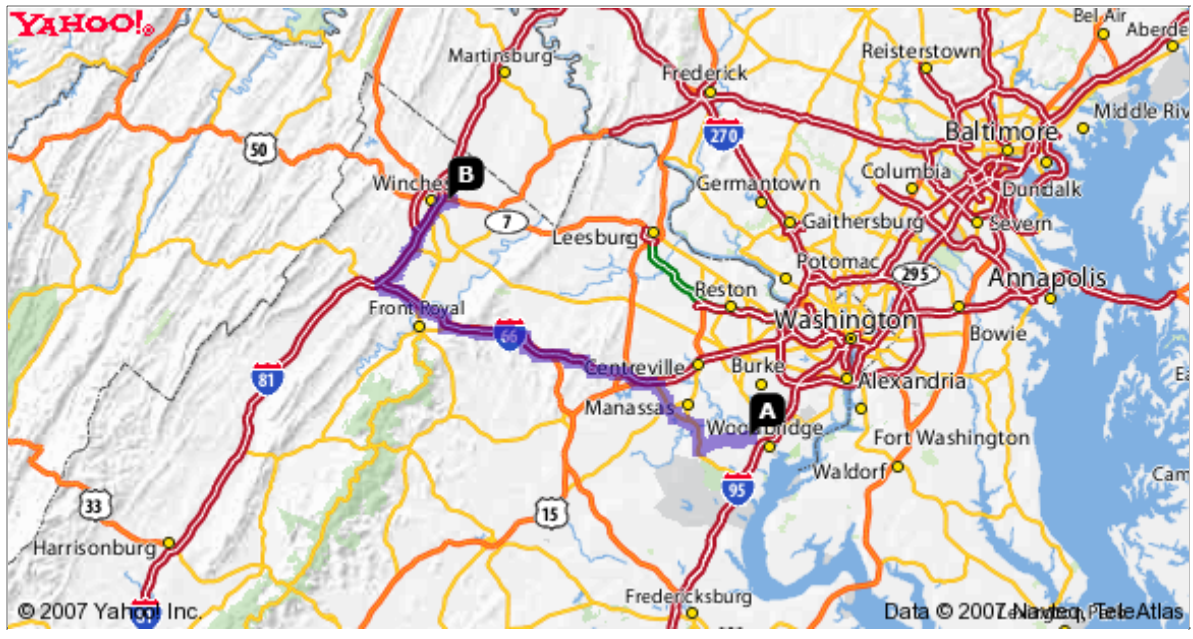

FINISH **B** **251 First Woods Dr, WINCHESTER, VA**

Total Distance: 82.9 miles, Total Time: 1
hour 22 mins (approx.)

Add your notes here...

	Distance	Cumulative
A 3001 OLD BRIDGE RD, WOODBRIDGE, VA		
1. Start at 3001 OLD BRIDGE RD, WOODBRIDGE	go < 0.1 mi	< 0.1 mi
2. Make a U-Turn at ANTIETAM RD onto OLD BRIDGE RD(VA-641 W)	go 2.2 mi	2.2 mi
3. Continue on PRINCE WILLIAM PKY(VA-3000 W)	go 1.4 mi	3.6 mi
4. Turn L on HOADLY RD(VA-642 W)	go 4.8 mi	8.4 mi
5. Turn R on VA-234 N	go 13.3 mi	21.7 mi
6. Take ramp onto I-66 W	go 44.1 mi	65.8 mi
7. Take exit #1B/WINCHESTER onto I-81 N	go 15.4 mi	81.2 mi
8. Take exit #315/WINCHESTER/BERRYVILLE toward BERRYVILLE	go 0.2 mi	81.4 mi
9. Turn L on BERRYVILLE PIKE(VA-7 E)	go 1.2 mi	82.6 mi
10. Turn L on FIRST WOODS DR	go 0.1 mi	82.7 mi
11. Arrive at 251 FIRST WOODS DR, WINCHESTER , on the L		
B 251 FIRST WOODS DR, WINCHESTER, VA		

Distance: 82.9 miles, Time: 1 hour22 mins

When using any driving directions or map, it's a good idea to do a reality check and make sure the road still exists, watch out for construction, and follow all traffic safety precautions. This is only to be used as an aid in planning.