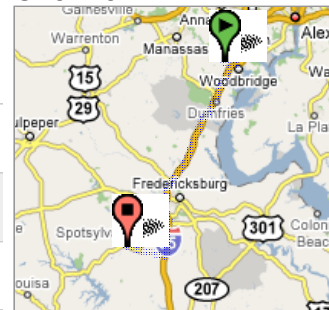

Start **3001 Old Bridge Rd
Woodbridge, VA 22192**
End **6975 Courthouse Rd
Spotsylvania, VA 22553**
Travel **53.4 mi – about 59 mins, up to 1 hour
10 mins in traffic**

Save trees. Go green!
Download Google Maps for mobile
Text maps to 466453

**3001 Old Bridge Rd
Woodbridge, VA 22192**

Drive: 53.4 mi – about 59 mins, up to 1 hour 10 mins in traffic

1. Head east on VA-641 E toward Antietam Rd	2.8 mi 5 mins
➔ 2. Turn right at Gordon Blvd/VA-123 S	0.3 mi 1 min
3. Merge onto I-95 S via the ramp to Fredericksburg	41.8 mi 40 mins
4. Take exit 118 for VA-606 toward Thornburg	0.3 mi
➔ 5. Turn right at Mudd Tavern Rd	0.5 mi 1 min
6. Continue on Morris Rd	4.5 mi 6 mins
7. Continue straight onto Courthouse Rd/VA-208	3.0 mi 5 mins

**6975 Courthouse Rd
Spotsylvania, VA 22553**

These directions are for planning purposes only. You may find that construction projects, traffic, or other events may cause road conditions to differ from the map results.

Map data ©2007 NAVTEQ™

Overview