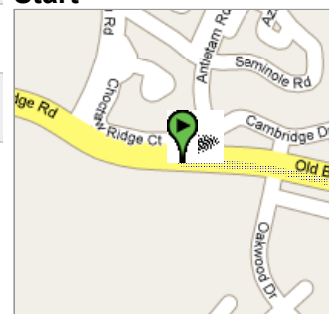

Start **3001 Old Bridge Rd
Woodbridge, VA 22192**
End **6975 Courthouse Rd
Spotsylvania, VA 22553**
Travel **53.4 mi – about 59 mins, up to 1 hour
10 mins in traffic**

Save trees. Go green!
Download Google Maps for mobile
Text maps to 466453

**3001 Old Bridge Rd
Woodbridge, VA 22192**

Drive: 53.4 mi – about 59 mins, up to 1 hour 10 mins in traffic

1. Head east on VA-641 E toward Antietam Rd	2.8 mi 5 mins
➔ 2. Turn right at Gordon Blvd/VA-123 S	0.3 mi 1 min
3. Merge onto I-95 S via the ramp to Fredericksburg	41.8 mi 40 mins
4. Take exit 118 for VA-606 toward Thornburg	0.3 mi
➔ 5. Turn right at Mudd Tavern Rd	0.5 mi 1 min
6. Continue on Morris Rd	4.5 mi 6 mins
7. Continue straight onto Courthouse Rd/VA-208	3.0 mi 5 mins

**6975 Courthouse Rd
Spotsylvania, VA 22553**

These directions are for planning purposes only. You may find that construction projects, traffic, or other events may cause road conditions to differ from the map results.

Map data ©2007 NAVTEQ™

Overview

Start

End

Map data ©2007 NAVTEQ™